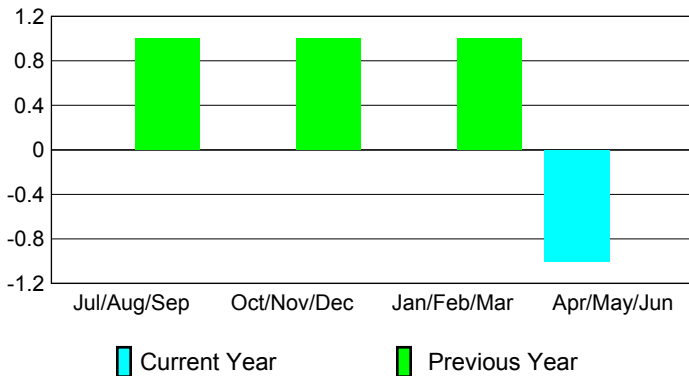

2008-2009 GMT Quarterly Report for District (or Undistricted) **District 117 A**

GMT: **FEDERICO STEINHAUS**

Location: **GREECE**

GMT CA: **4**

CLUBS

Club Results 2008-2009

Clubs 2007-2008

Month	New Club Goal	Actual New Clubs	Actual Dropped Clubs	Gain/Loss of Clubs	Gain/Loss of Clubs
Jul/Aug/Sep	0	0	0	0	1
Oct/Nov/Dec	1	1	-1	0	1
Jan/Feb/Mar	0	-1	1	0	1
Apr/May/June	1	2	-3	-1	0
Totals	2	2	-3	-1	3

Club Results 2008-2009

Goal, New, Dropped, Gain/Loss

Comparison of Club Gain/Loss

Current Year Compared to the Previous Year

YTD Status Quo Clubs 2008-2009

Status Quo Clubs Compared to Status Quo Members

MEMBERSHIP

Membership Results 2008-2009

Membership 2007-2008

Month	Net Memb Goal	Actual New Memb	Actual Dropped Memb	Gain/Loss of Memb	Gain/Loss of Memb
Jul/Aug/Sep	0	32	-42	-10	39
Oct/Nov/Dec	20	34	-68	-34	14
Jan/Feb/Mar	5	47	-55	-8	39
Apr/May/June	35	73	-72	1	27
Totals	60	186	-237	-51	119

Membership Results 2008-2009

Goal, New, Dropped, Gain/Loss

Comparison of Membership Gain/Loss

Current Year Compared to the Previous Year

Gender Comparison 2008-2009

Jul/Aug/Sep

Oct/Nov/Dec

Jan/Feb/Mar

Apr/May/June

Male

Female