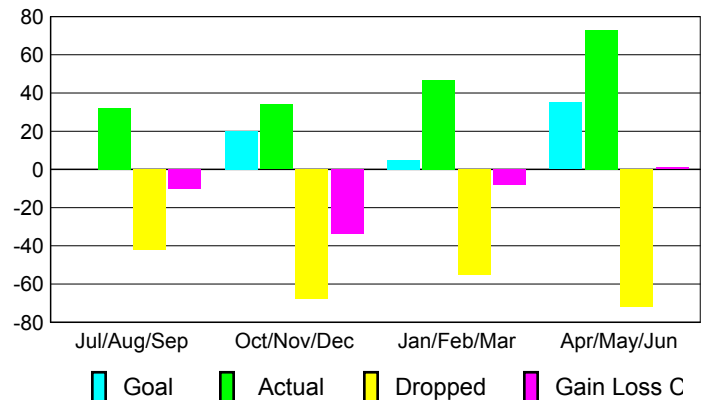

Membership Results 2008-2009

Goal, New, Dropped, Gain/Loss

Comparison of Membership Gain/Loss

Current Year Compared to the Previous Year