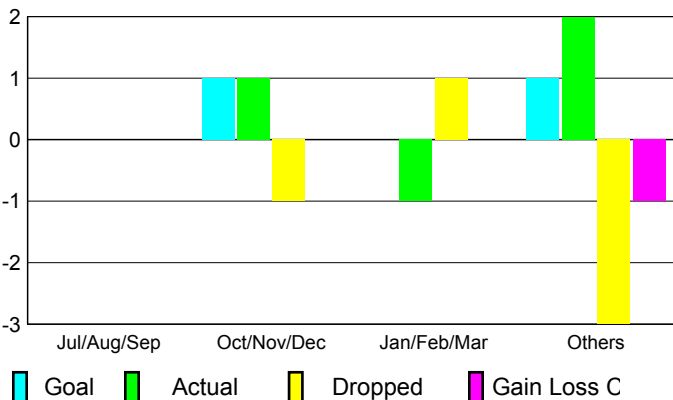

2008-2009 GMT Quarterly Report for District (or Undistricted) **District 117 A**

GMT: **FEDERICO STEINHAUS**

Location: **GREECE**

GMT CA: **4**

CLUBS

Club Results 2008-2009

Clubs 2007-2008

Month	New Club Goal	Actual New Clubs	Actual Dropped Clubs	Gain/Loss of Clubs	Gain/Loss of Clubs
Jul/Aug/Sep	0	0	0	0	1
Oct/Nov/Dec	1	1	-1	0	1
Jan/Feb/Mar	0	-1	1	0	1
Apr/May/June	1	2	-3	-1	0
Totals	2	2	-3	-1	3

Club Results 2008-2009

Goal, New, Dropped, Gain/Loss

Comparison of Club Gain/Loss

Current Year Compared to the Previous Year