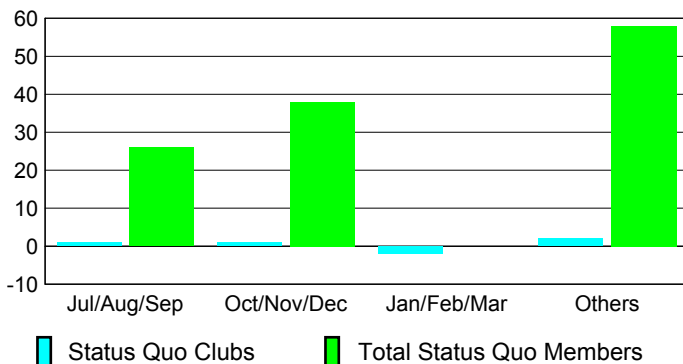

### Clubs 2007-2008

Month	New Club Goal	Actual New Clubs	Actual Dropped Clubs	Gain/Loss of Clubs	Gain/Loss of Clubs
Jul/Aug/Sep	0	0	0	0	1
Oct/Nov/Dec	1	1	-1	0	1
Jan/Feb/Mar	0	-1	1	0	1
Apr/May/June	1	2	-3	-1	0
<b>Totals</b>	<b>2</b>	<b>2</b>	<b>-3</b>	<b>-1</b>	<b>3</b>

### Club Results 2008-2009

Goal, New, Dropped, Gain/Loss

### Comparison of Club Gain/Loss

Current Year Compared to the Previous Year

### YTD Status Quo Clubs 2008-2009

Status Quo Clubs Compared to Status Quo Members