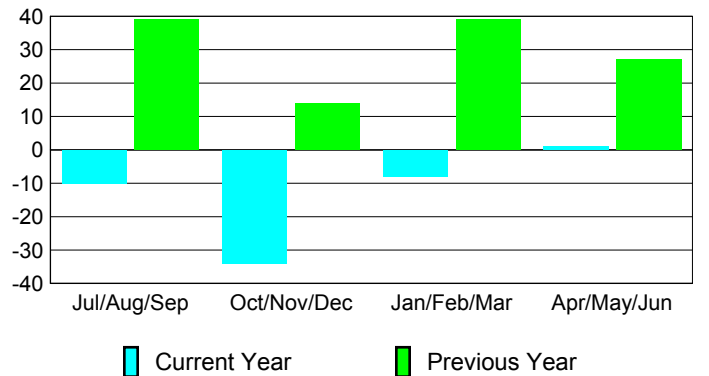

Gender Comparison 2008-2009

Jul/Aug/Sep

Oct/Nov/Dec

Jan/Feb/Mar

Apr/May/June

Male

Female